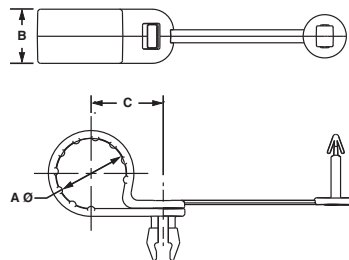

## Flat Cable Clips

- Use with any width flat cable for a maximum stack height of .17 inches (4.3mm)
- Low profile design holds wires, cables, and tubing
- For indoor use only
- Material: PVC

Part Number	Cable Width	Length A		Width B		Height C		Color	Mounting Method	Std. Pkg. Qty.	Std. Ctn. Qty.
		In.	mm	In.	mm	In.	mm				
FCC5-A-C8	Any width flat cable	1.00	25.4	.56	14.2	.29	7.4	Gray	Rubber	100	1000
FCC-A-C8		1.00	25.4	1.09	27.7	.38	9.7			100	1000

## Pan-Clamp™ Heavy Duty Fixed Diameter Clamps

- One-piece design significantly reduces installation time
- Integrated ribs prevent rotation of cable bundles and ensures secure grip on hoses
- Material: Impact modified Weather Resistant Nylon 6.6

Part Number	Max. Bundle Diameter A		Width B		Bundle Offset C		Max. Panel Thickness		Panel Hole Diameter		Color	Std. Pkg. Qty.	Std. Ctn. Qty.
	In.	mm	In.	mm	In.	mm	In.	mm	In.	mm			
PC038-H25D-C0	.38	9.5	.62	15.7	.64	16.3	.13	3.2	.28	7.1	Black	100	500
PC050-H25D-C0	.50	12.7	.62	15.7	.71	17.9	.13	3.2	.28	7.1		100	500
PC062-H25D-C0	.63	15.8	.62	15.7	.77	19.5	.13	3.2	.28	7.1		100	500
PC075-H25D-C0	.75	19.1	.62	15.7	.83	21.1	.13	3.2	.28	7.1		100	1000
PC087-H25D-C0	.88	22.1	.62	15.7	.89	22.7	.13	3.2	.28	7.1		100	1000
PC100-H25D-C0	1.00	25.4	.62	15.7	.96	24.3	.13	3.2	.28	7.1		100	1000
PC112-H25D-C0	1.13	28.5	.62	15.7	1.02	25.8	.13	3.2	.28	7.1		100	1000
PC125-H25D-C0	1.25	31.8	.62	15.7	1.08	27.4	.13	3.2	.28	7.1		100	1000